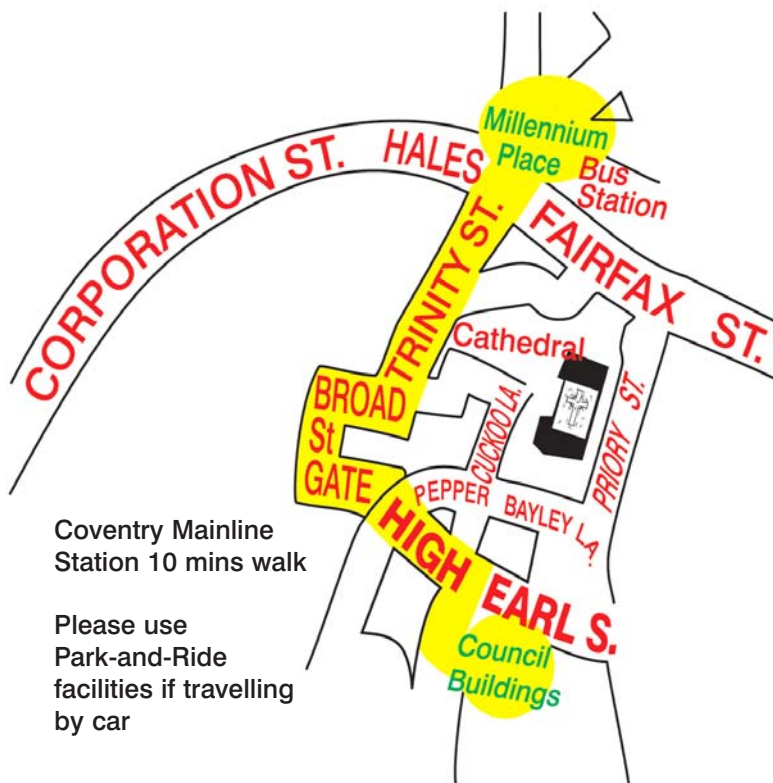

# Support **JAGUAR WORKERS**

**Fighting  
back at  
BROWNS LANE**

## Join the **MARCH and RALLY**

**Saturday, 27<sup>th</sup> November, 2004  
10am, Coventry City Centre**

Coventry Mainline  
Station 10 mins walk

Please use  
Park-and-Ride  
facilities if travelling  
by car

### **ASSEMBLE**

from 9.30am @ Millennium Place  
(All Jaguar workers assemble at this point)

or

from 10.30 am @ Speakers Corner,  
Coventry Council Buildings