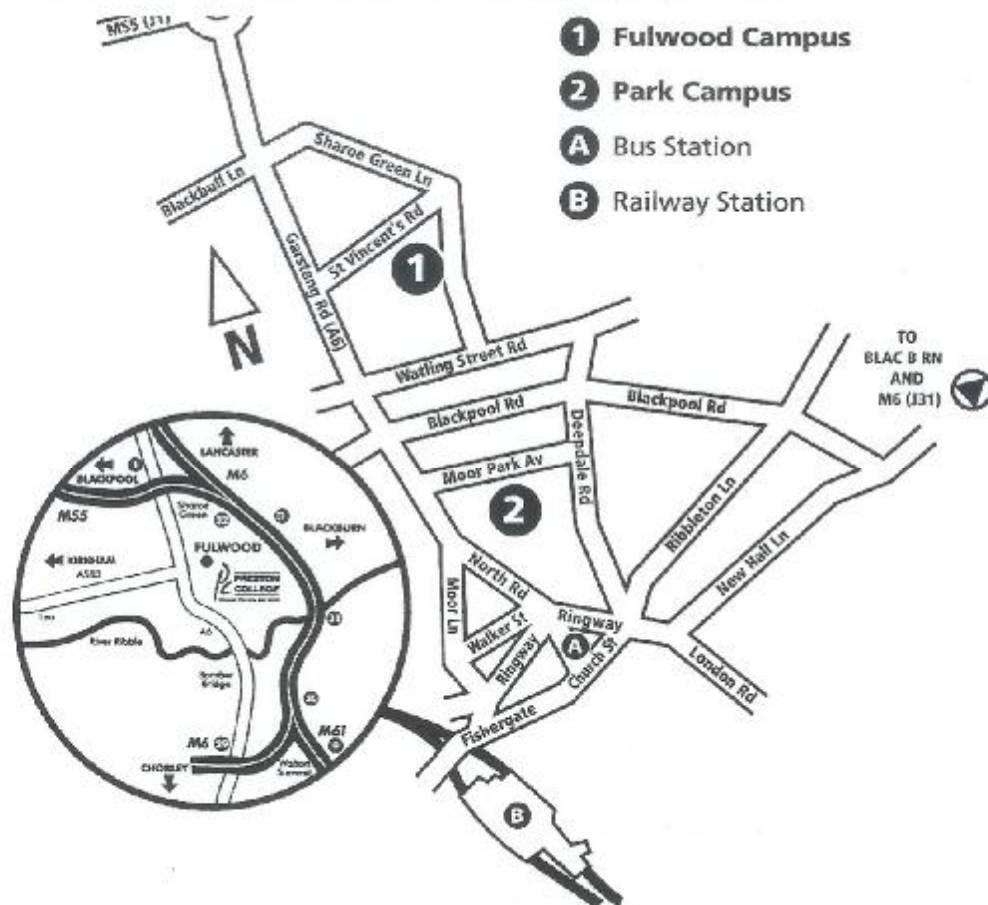

Directions to Preston College

Travelling to Preston College East bound from Blackpool and the Fylde

From the Blackpool and Fylde area, join the M55 east bound. At Junction 1 leave the motorway. Join the Broughton roundabout and travel south bound on the A6, Garstang Road towards Preston. Preston College is signposted on the left after the Convent. Turn left down St Vincent's Road, Preston College is on the right.

Travelling to Preston College West from the Blackburn area

From the Blackburn area join A59 west bound. At The Tickled Trout roundabout join the M6 at junction 31 and travel north bound until junction 32. Leave the M6 at junction 32, you will briefly join the M55. Leave at junction 1. Join the Broughton roundabout and travel south bound on the A6, Garstang Road towards Preston. Preston College is signposted on the left after the Convent. Turn left down St Vincent's Road, Preston College is on the right.

Travelling to Preston College from the Cumbria area

From the Cumbria area join the M6 south bound. Leave at junction 32 you will briefly join the M55. Leave the M55 at junction 1. Join the Broughton roundabout and travel south bound on the A6, Garstang Road towards Preston. Preston College is signposted on the left after the Convent. Turn left down St Vincent's Road, Preston College is on the right.

Travelling to Preston College from the South of England

Join the M6 north bound. Leave the M6 at junction 32, you will briefly join the M55. Leave the M55 at junction 1. Join the Broughton roundabout and travel south bound on the A6, Garstang Road towards Preston. Preston College is signposted on the left after the Convent. Turn left down St Vincent's Road. Preston College is on the right.

On Arrival

Please ensure that on arrival at Preston College you report to the Main Reception. Main Reception can be located by following the through-way towards the Main Building. At Reception you will be issued with a visitor's badge and provided with further instructions if needed.