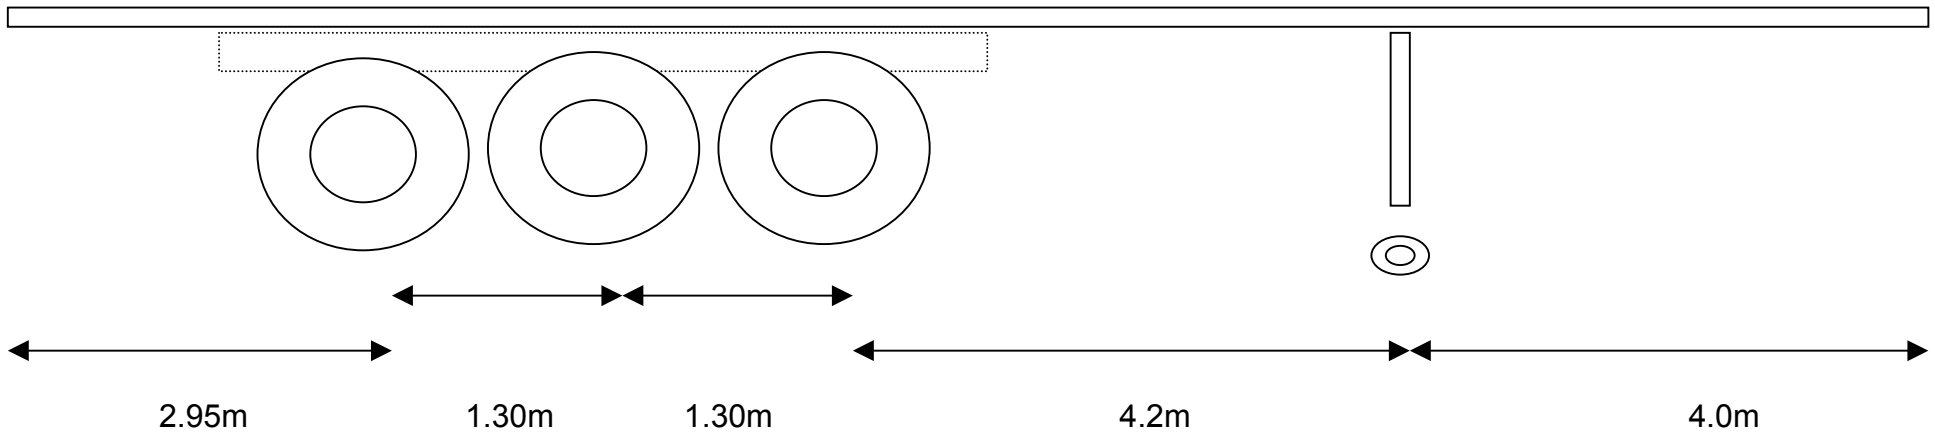

Risks in loading/unloading freestanding trailers

Total wheel diameter including tyre: 1.02m
Total wheel rim diameter excluding tyre: 0.58m

CURTAIN-SIDED TRAILER MEASUREMENTS