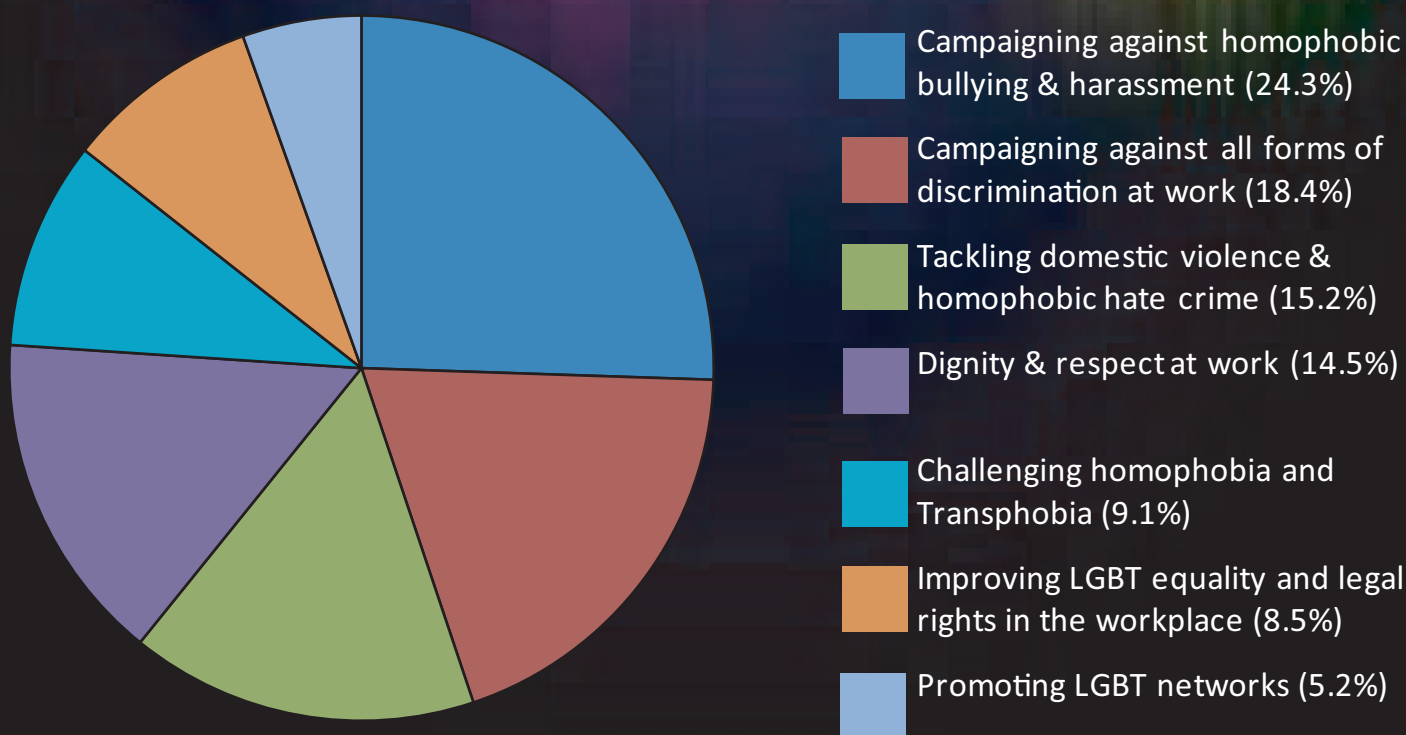

Lesbian, Gay, Bisexual & Transgender (LGBT) Rights are Workers Rights

Unite's poll at Pride events across Ireland shows that the LGBT community remains strongly committed to campaigning.

Unite conducted a survey calling on people attending the Belfast and Dublin Pride to vote on the key issue facing the LGBT community.

The top issue was campaigning against bullying and harassment at work with almost one in five ticking this box.

Unite would like to thank everyone who completed this survey.